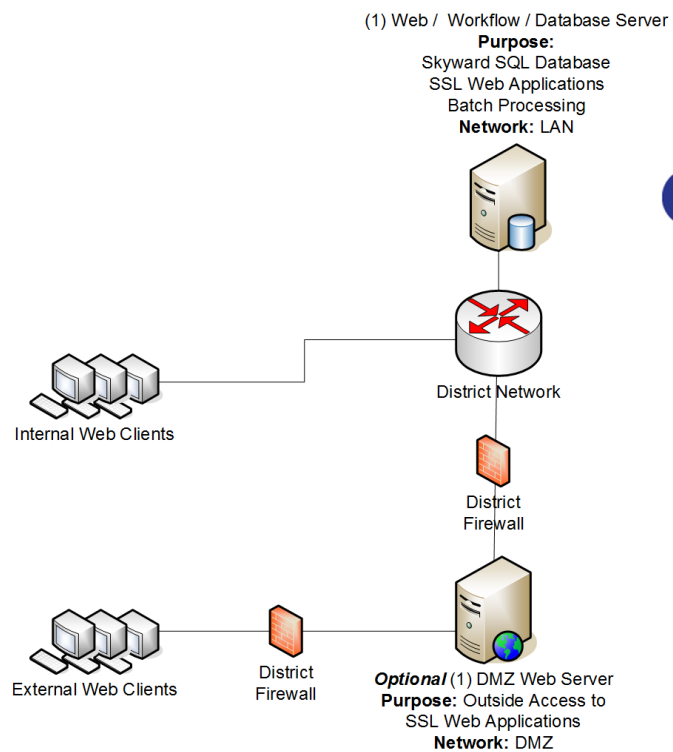

System Configuration

Sample System Configuration – up to 10,000 Students