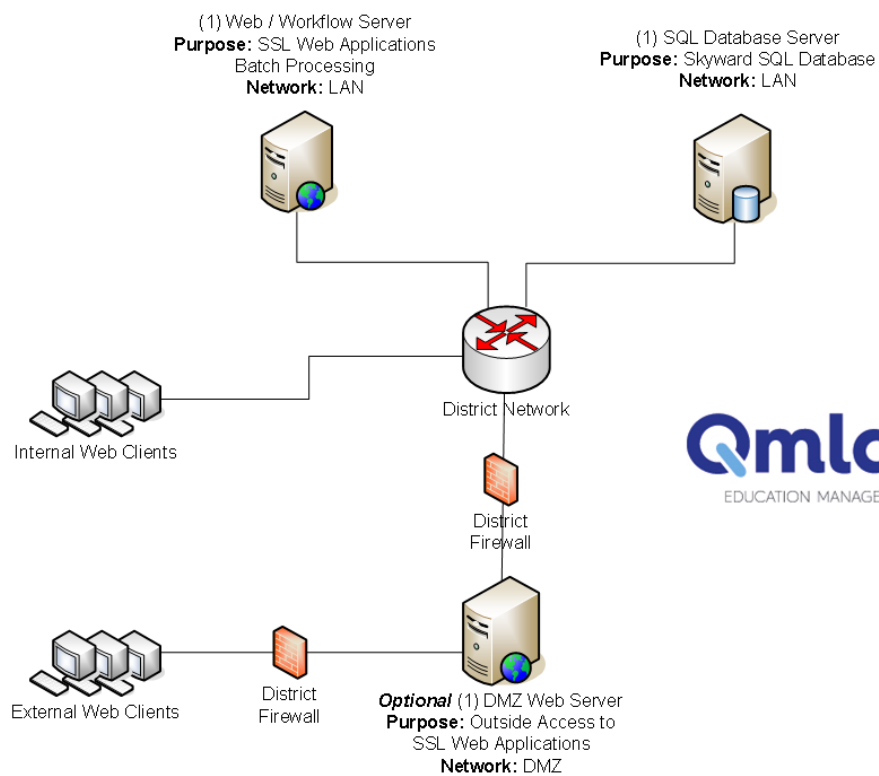

System Configuration

Sample System Configuration – 20,000 Students