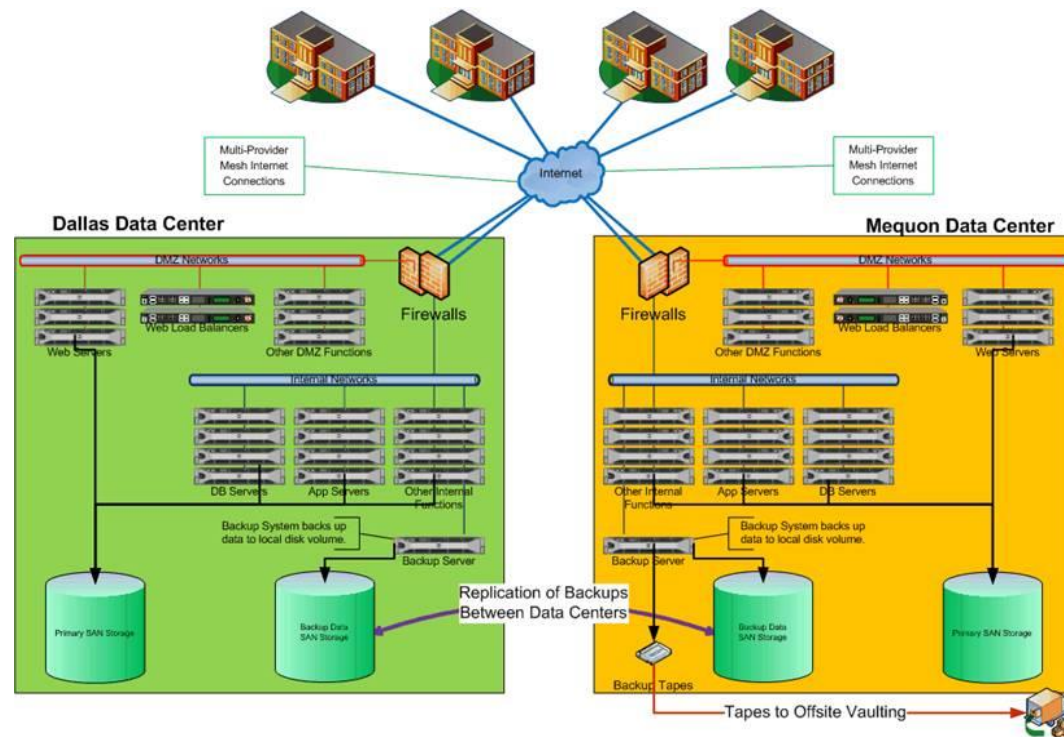

SQL feature availability varies by SQL Edition

Qmlativ Hosting Options

Secure Cloud Hosted

- ISCorp
 - Exclusive Hosting Partner
 - Platinum, Gold, Silver Hosting options
 - Built in Disaster Recovery: Multiple Data Centers
 - N + 1 for Maximum Uptime
 - Includes all Application Updates, DBA, and System Administration
 - 24x7 System Support

Secure Cloud Hosted Overview

Skyward, Inc. 5233 Coye Dr. Stevens Point, WI 54481		Skyward TEA Datacenter Architecture and DR Replication Diagram		
Description: Diagram outlining the Architecture Data Replication Process between the Dallas and Mequon Datacenter				
DATE	PREPARED BY	DESIGNED BY	REVISION	REV
11/18/2011	SKY	SKY-111811-1.1.0	1.0	A
NUMBER	PROJECT	ISSUE	DATE	FILE